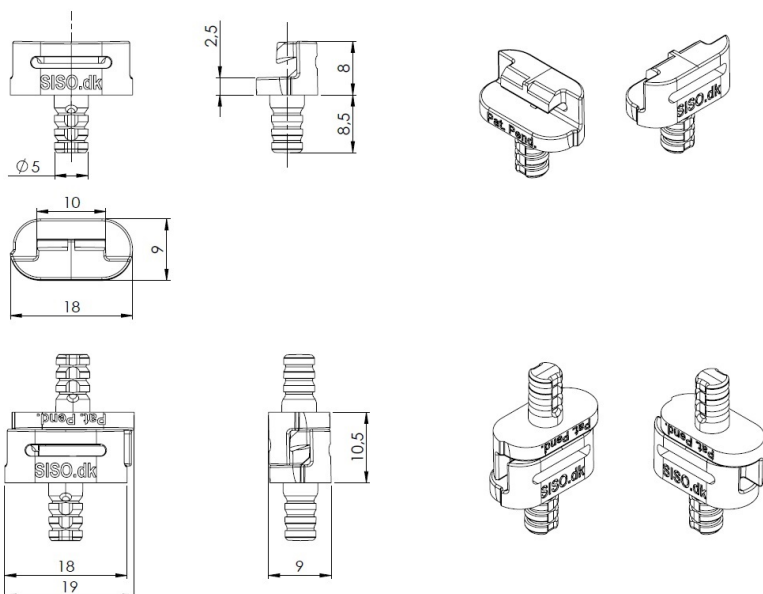

## Description:

Slide-on Connector "Temari", W/ $\varnothing$ 5x9mm Dowel, Grey PC, Uni- versal

## Item number:

11.04.560-0

Units	Box	Carton	HS Code	Barcode
Pcs.	100	12500	3926909790	 5704866510509